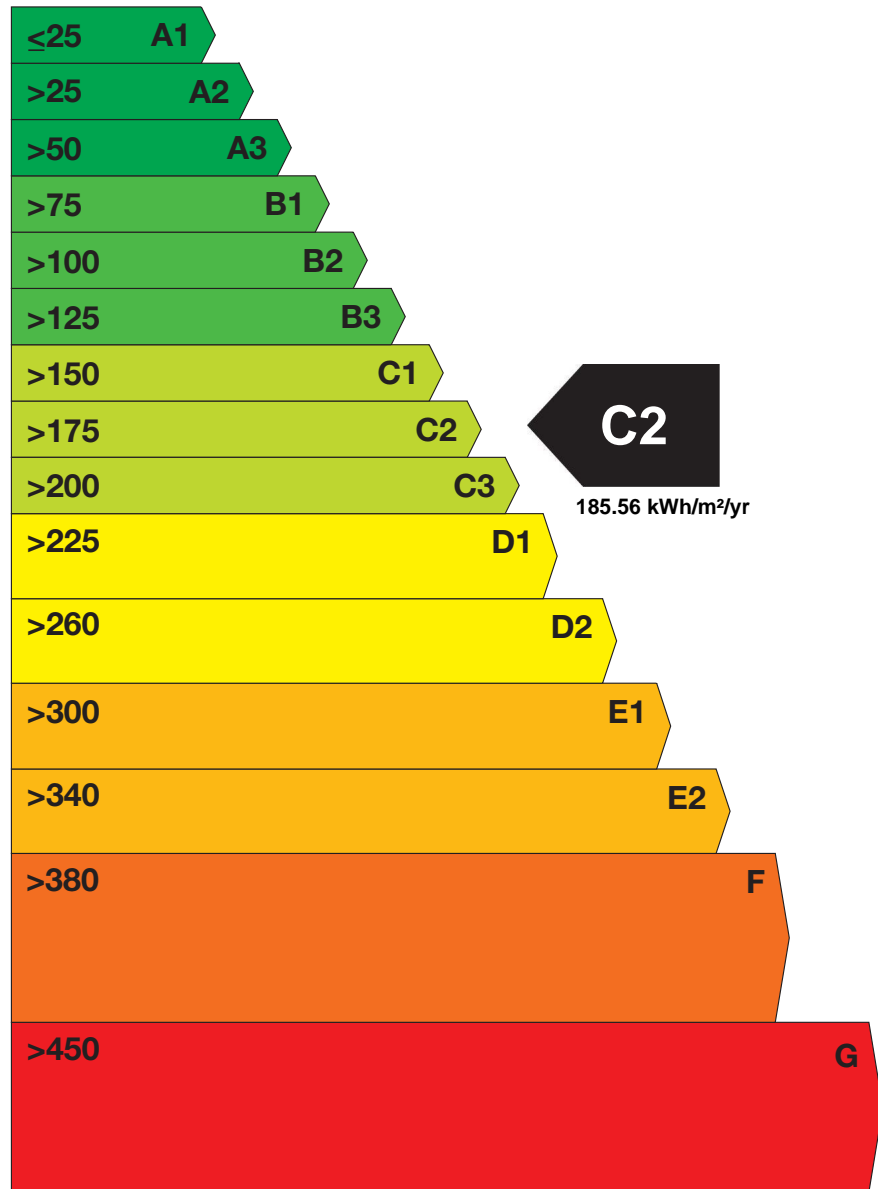

Building Energy Rating (BER)

BER for the building detailed below is:

C2

Address CARROWCASHEL
RAMELTON
CO. DONEGAL

BER Number 111224663

Date of Issue 30/06/2018

Valid Until 30/06/2028

Assessor Number 102382

Assessor Company No 102380

The Building Energy Rating (BER) is an indication of the energy performance of this dwelling. It covers energy use for space heating, water heating, ventilation and lighting, calculated on the basis of standard occupancy. It is expressed as primary energy use per unit floor area per year (kWh/m²/yr).

'A' rated properties are the most energy efficient and will tend to have the lowest energy bills.

Building Energy Rating kWh/m²/yr MOST EFFICIENT

185.56 kWh/m²/yr

Carbon Dioxide (CO₂) Emissions Indicator kgCO₂/m²/yr